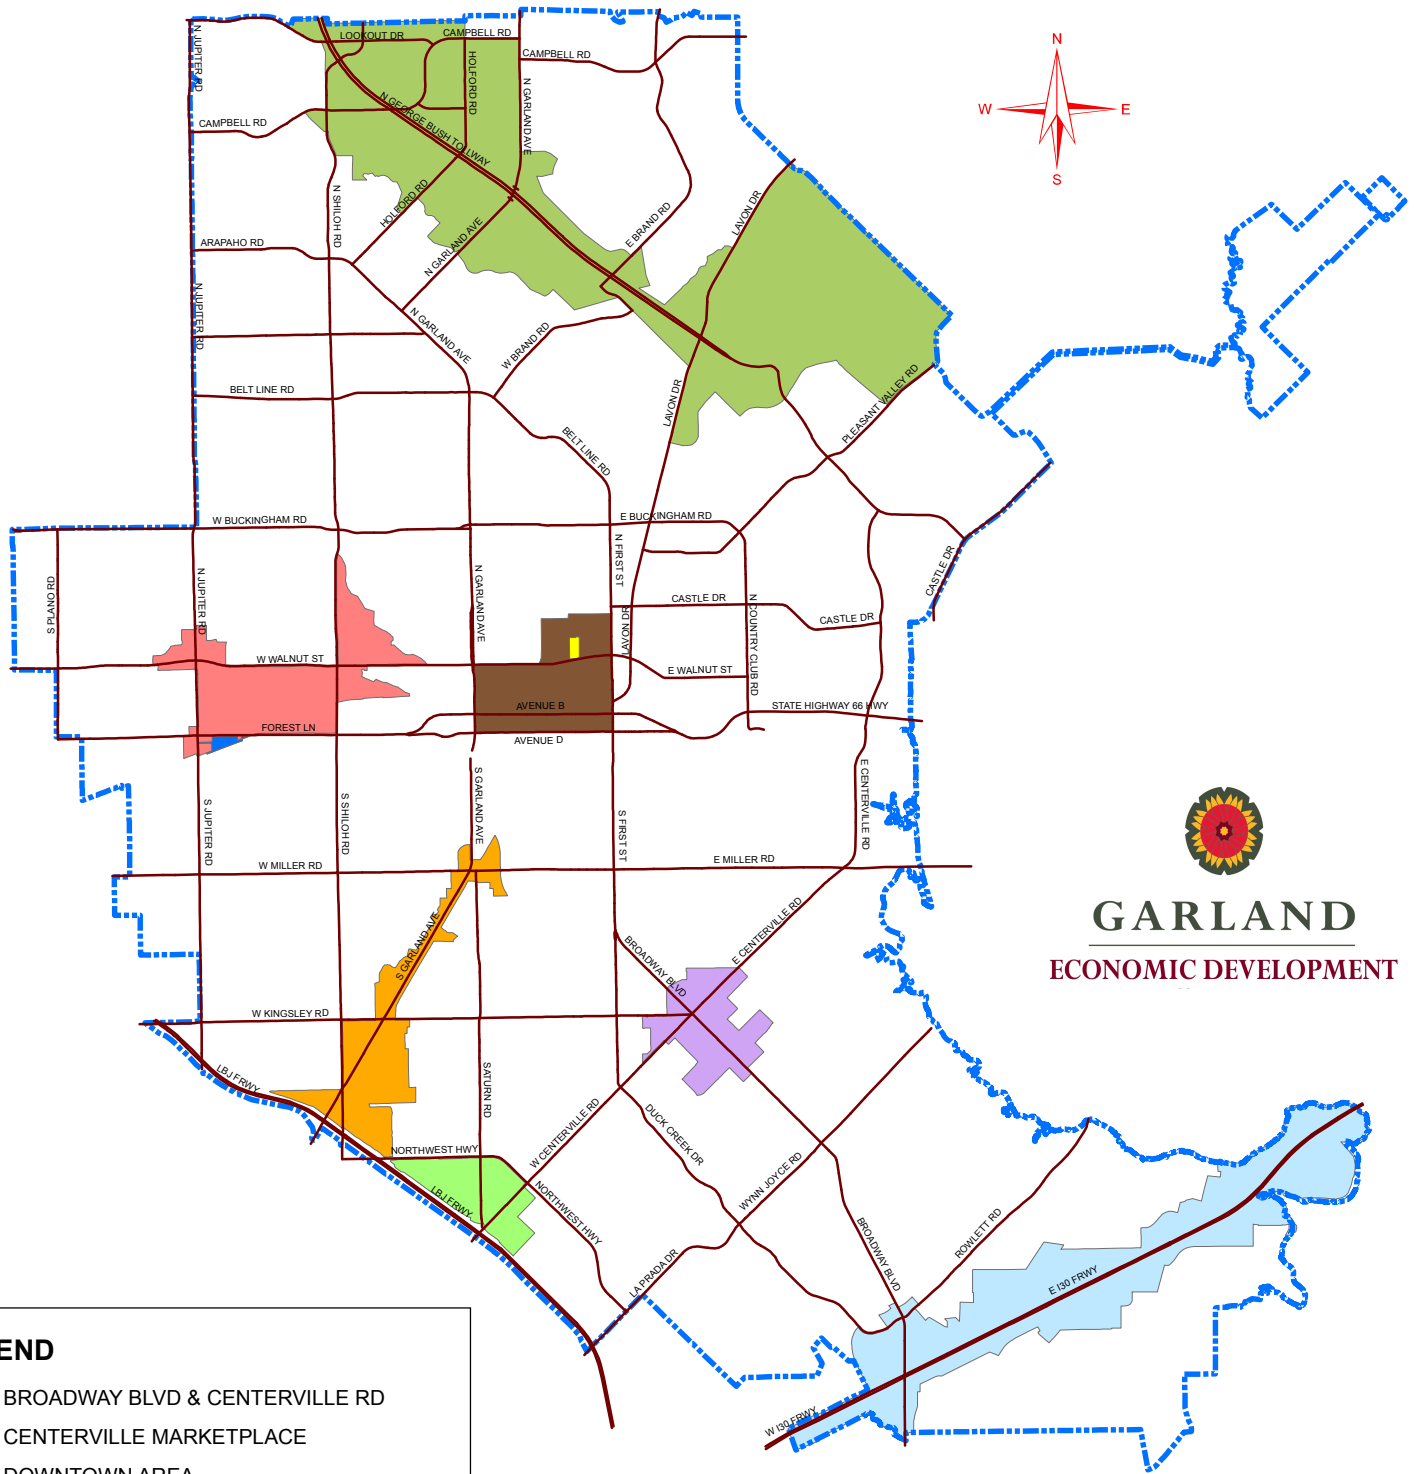

CATALYST AREAS

LEGEND

- BROADWAY BLVD & CENTERVILLE RD
- CENTERVILLE MARKETPLACE
- DOWNTOWN AREA
- DOWNTOWN DART STATION
- FOREST JUPITER DART STATION
- FOREST JUPITER WALNUT CATALYST AREA
- IH30 CATALYST AREA
- S GARLAND CORRIDOR
- SH 190 CATALYST AREA

1 inch = 7,400 feet